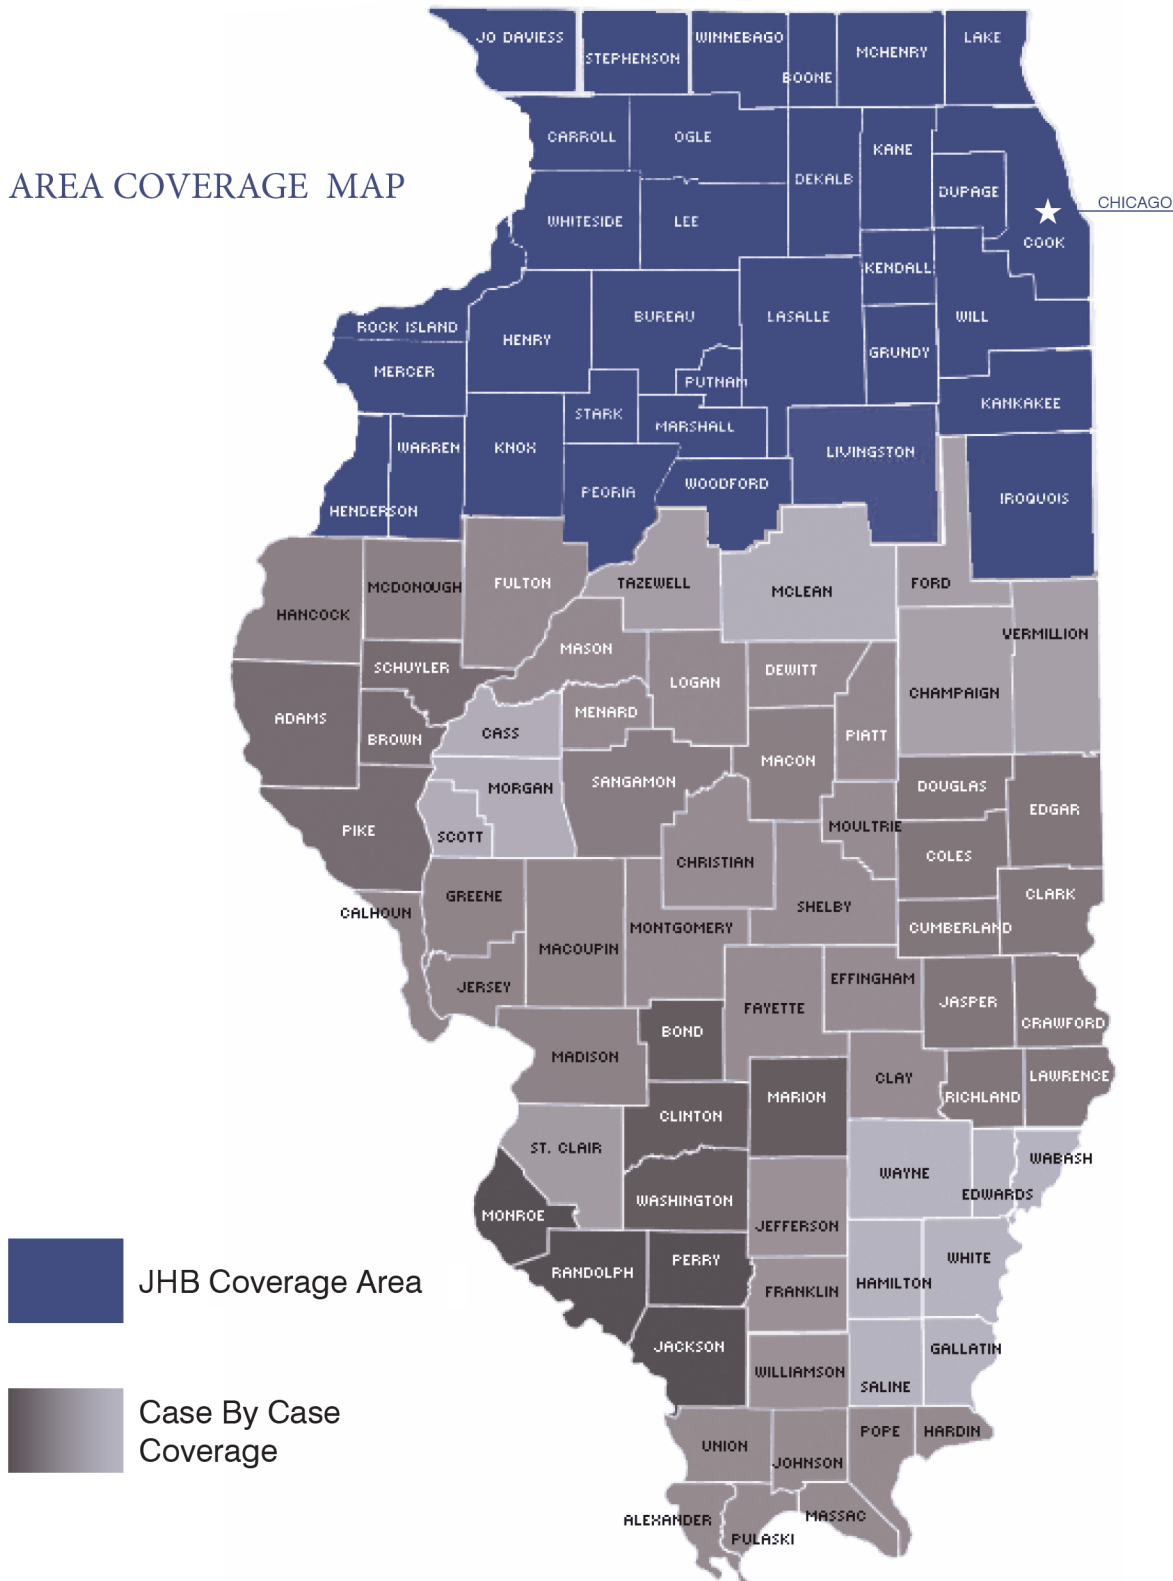

JENDRYK
HAMER &
BEGLEY

AREA COVERAGE MAP

Office Location :

300 South County Farm Road
Suite B • Wheaton, IL 60187
Ph. 630-221-1730 • Fax 630-221-1752
www.jfhblaw.com